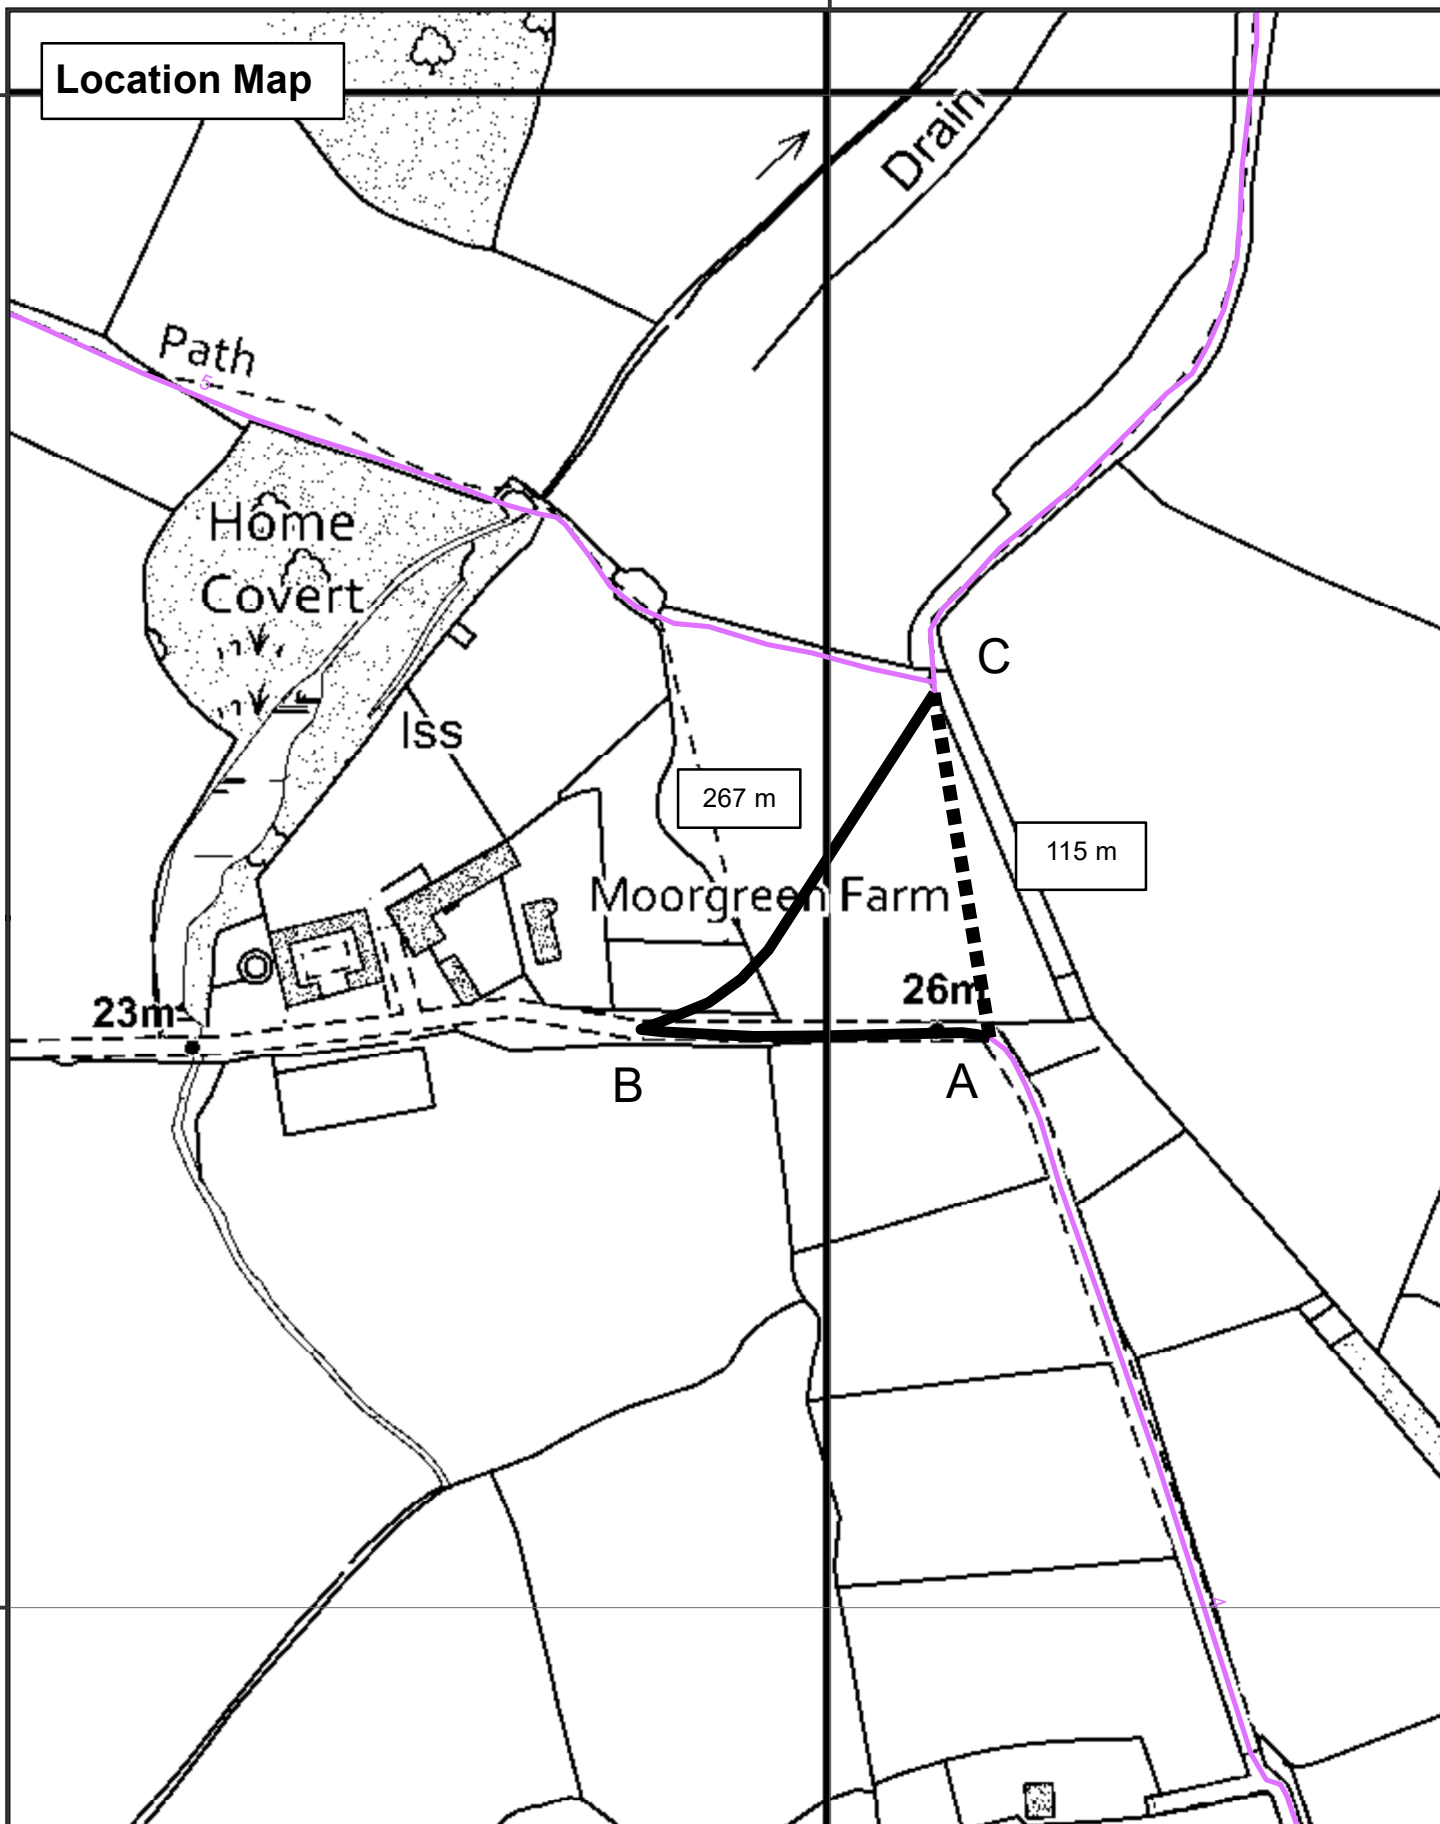

Location Map

LEGEND

- Public Footpath
- Footpath to be Extinguished
- - - - - Footpath to be Added

Countryside Access Team
 Culture, Communities &
 Business Services
 Castle Avenue
 Winchester, SO23 8UL

1:2,500

**Application for a Public Path
 Diversion Order for part of
 West End Footpath 4**

© Crown copyright and database rights 2020 Ordnance Survey [100019180].
 You are permitted to use this data solely to enable you to respond to,
 or interact with, the organisation that provided you with the data.
 You are not permitted to copy, sub-licence, distribute or sell any of
 this data to third parties in any form.